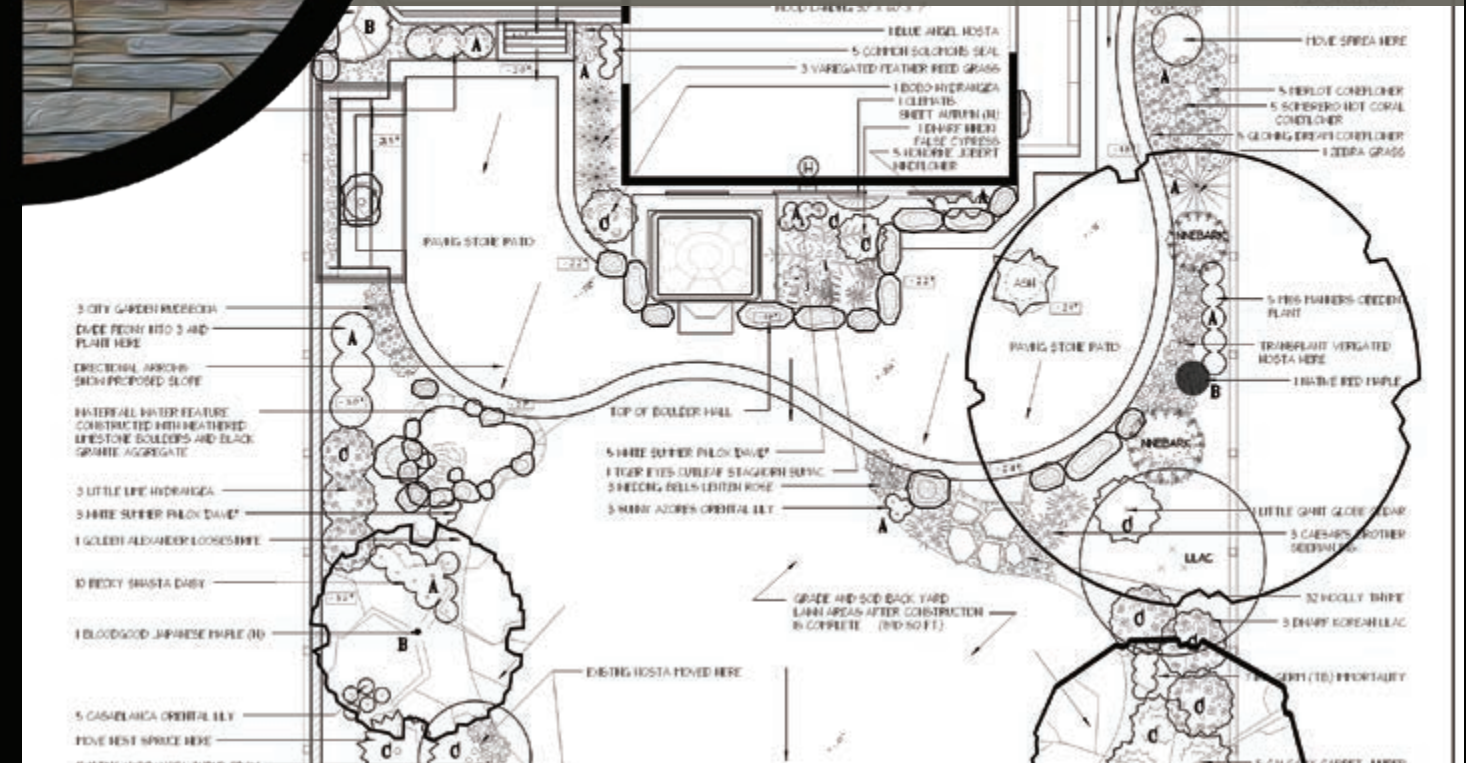

**NEIL VANDERKRUK AWARD FOR EXCELLENCE IN DESIGN**  
**Derue Designs for 'Serenity'**  
 Private Residential Design - 2,500 - 5000 sq ft